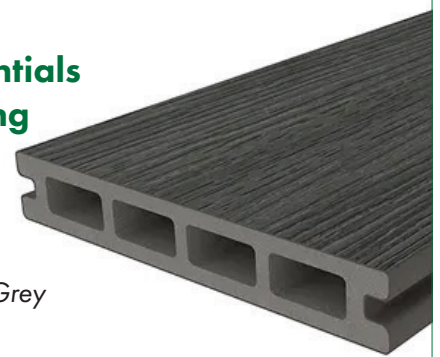

## NewTechWood UltraShield® Essentials Composite Decking

23 x 140 x 3600mm

Silver Grey T3709

Coastal Grey T3712

Image shown is Coastal Grey

**ONLY**

**£27.84** each

SCAN ME