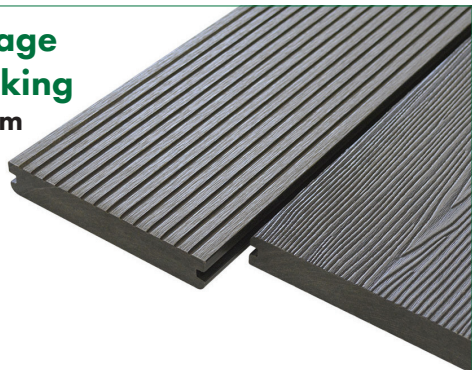

## Builddeck Vintage Composite Decking

23 x 146 x 3600mm

Available colours:

Grey, Redwood, Ebony & Teak

Image shown is Grey

**QUALITY PRODUCT**

**£34.95** each

SCAN ME